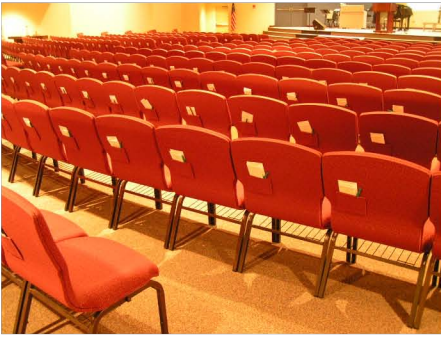

**Oro Valley Church of the Nazarene, Oro Valley, AZ**  
**Albanese-Brooks Associates PC, Architects, Tucson, AZ**

**#5300 "Prodigy"**  
 Chairs by - Chancellor Mfg.